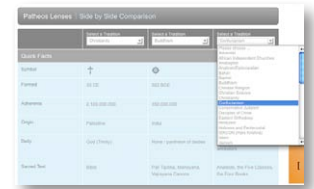

Preachers Portal

Patheos Preachers Portal is a community resource for clergy, providing inspiration, practical advice, Lectionary reflections and more, from a variety of perspectives. Clergy use the Patheos network of experts for regularly updated columns, sermon preparation, discussion and reflection on current topics, and a variety of other resources designed to help them in their ministries.

Have Questions? Contact Us!
www.patheos.com

experts@patheos.com | 214-563-5316